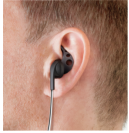

21709_pictures_product_extra_1.tif

ImageWidth: 1.643 px

ImageHeight: 1.716 px

ImageResolution: 300 dpi